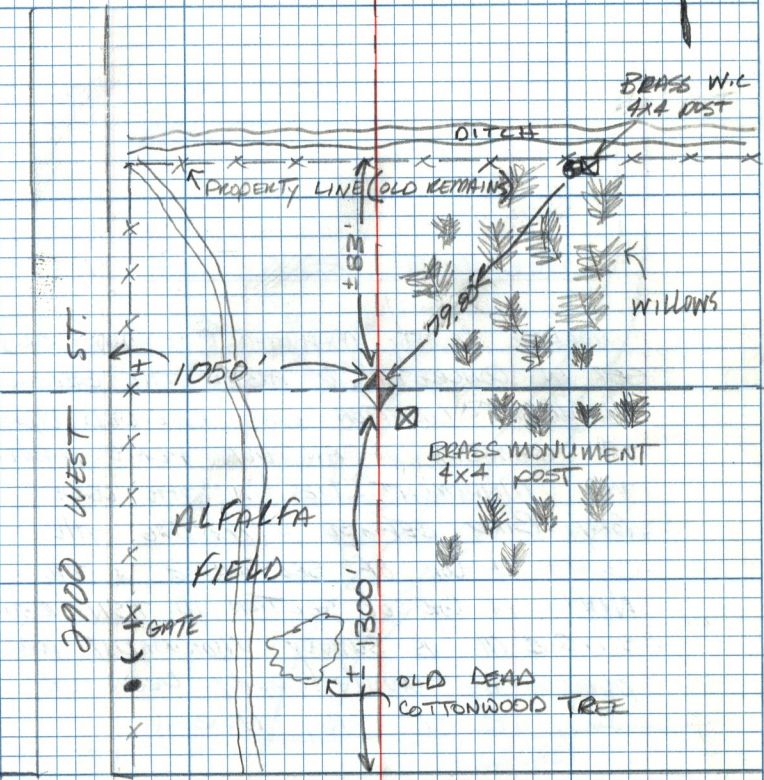

TEN ROW

14.4 '81

#408

2900 WEST ST.

ALFALFA FIELD

GATE

OLD DEAD COTTONWOOD TREE

200 SOUTH ST.